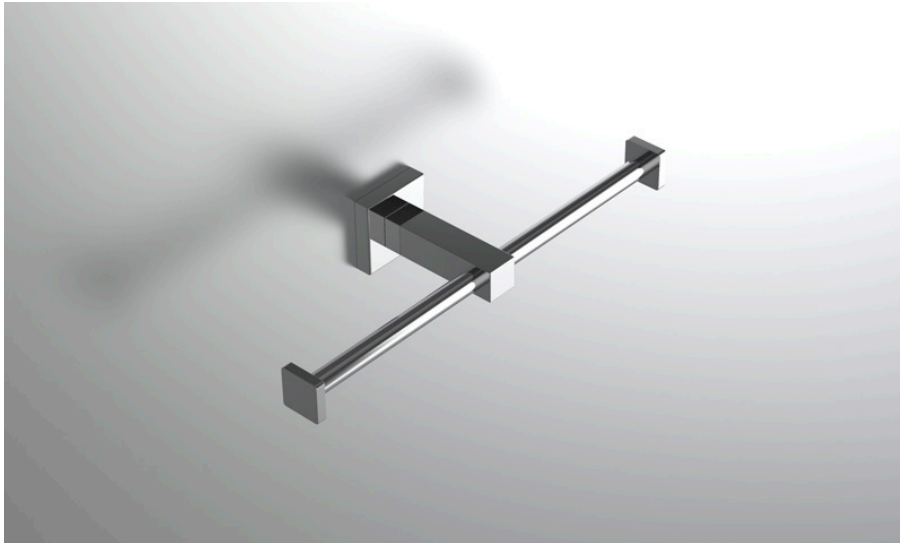

neelnox

LET
THERE
BE **DESIGN.**

FEATURES

- Premium 304 Grade Stainless Steel
- Solid Mount Construction
- Concealed Installation Hardware
- State of the art wall anchors included for installation on Dry wall or Tile

COLLECTION ARTE

TISSUE HOLDER

Model	Product	Finishes Available
ART-TPHD1	Tissue Holder	Polished (-P) Brushed (-B) Black (-BLK) White (-WHT) Oil Rubbed Bronze (-ORB)

Specified Model: _____

Finish Detail: _____